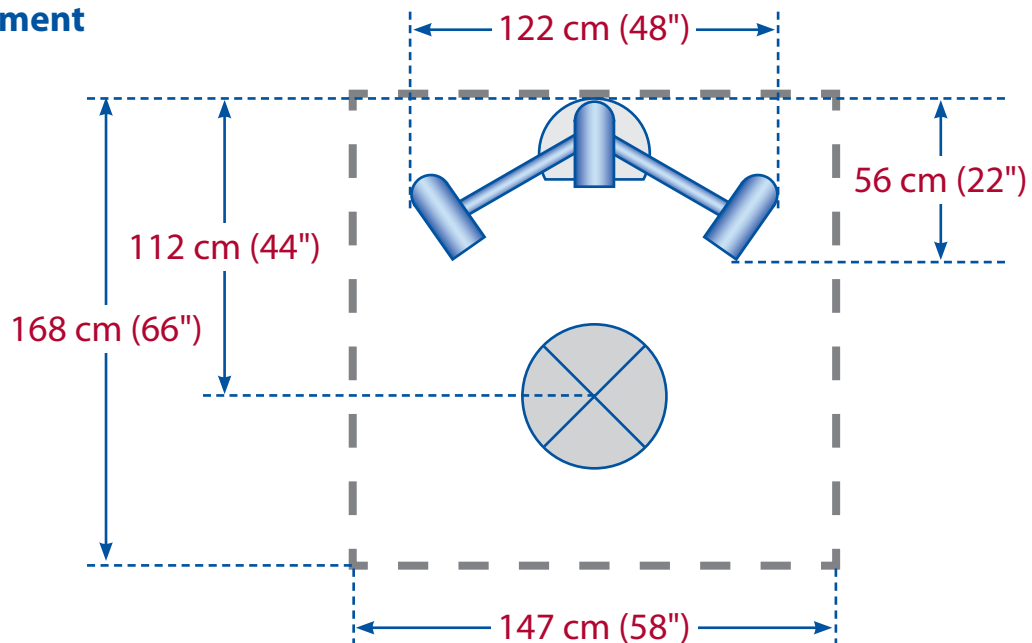

VECTRA M3 dimensions

IMAGING EXCELLENCE FROM

www.canfieldsci.com / info@canfieldsci.com / phone +1.973.276.0336 / (USA) 800.815.4330

3D SOLUTIONS • FACIAL IMAGING & ANALYSIS • IMAGING SOFTWARE • PHOTOGRAPHY • RESEARCH SYSTEMS & SERVICES • TRAINING

1005-05

floor plan dimensions for VECTRA M3

corner placement

wall placement

IMAGING EXCELLENCE FROM

www.canfieldsci.com / info@canfieldsci.com / phone +1.973.276.0336 / (USA) 800.815.4330

3D SOLUTIONS • FACIAL IMAGING & ANALYSIS • IMAGING SOFTWARE • PHOTOGRAPHY • RESEARCH SYSTEMS & SERVICES • TRAINING