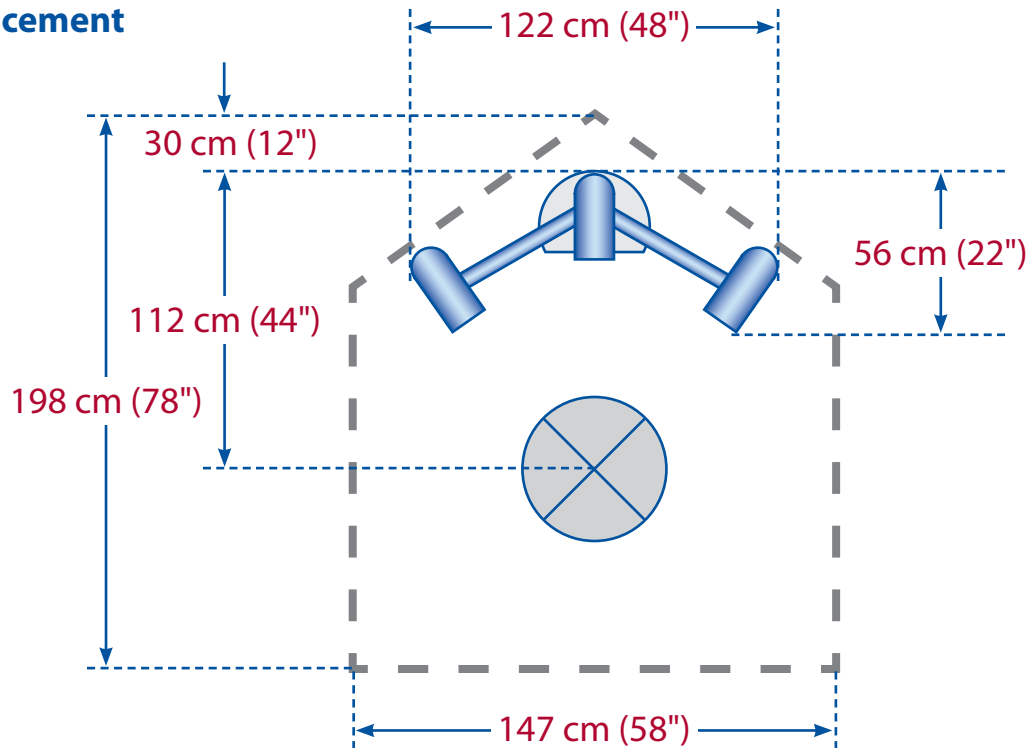

VECTRA M3 dimensions

IMAGING EXCELLENCE FROM

www.canfieldsci.com / info@canfieldsci.com / phone +1.973.276.0336 / (USA) 800.815.4330

3D SOLUTIONS • FACIAL IMAGING & ANALYSIS • IMAGING SOFTWARE • PHOTOGRAPHY • RESEARCH SYSTEMS & SERVICES • TRAINING

1005-05

floor plan dimensions for VECTRA M3

corner placement

wall placement

IMAGING EXCELLENCE FROM

www.canfieldsci.com / info@canfieldsci.com / phone +1.973.276.0336 / (USA) 800.815.4330

3D SOLUTIONS • FACIAL IMAGING & ANALYSIS • IMAGING SOFTWARE • PHOTOGRAPHY • RESEARCH SYSTEMS & SERVICES • TRAINING